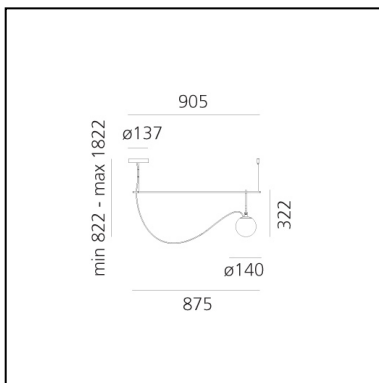

nh S2 14

Neri&Hu

IP20    Dimmerable: 

LUMINAIRE

- Watt: **5W**
- Voltage: **220-240V**
- Delivered lumens output: **257lm**
- CCT: **3000K**
- Efficiency: **80%**
- Efficacy: **64.31lm/W**

Notes

The glass ball and brass rings can slide along the rod. The light intensity can only be adjusted with dimmable bulbs. Maximum bulb length 80mm. Maximum bulb diameter: 50mm.

PRODUCT CODE: 1274010A

FEATURES

- Article Code: **1274010A**
- Colour: **Black/brass**
- Installation: **Suspension**
- Material: **Blown glass, brushed brass**
- Series: **Design Collection**
- Environment: **Indoor**
- design by: **Neri&Hu**

DIMENSIONS

- Length: **cm 90.5**
- Height: **cm 32.2**
- Diameter: **cm 14**
- Base Diameter: **cm 13.7**
- Max Height from ceiling: **cm 182**
- Max Extension Length: **cm 90**
- Glow Wire Test: **850°**